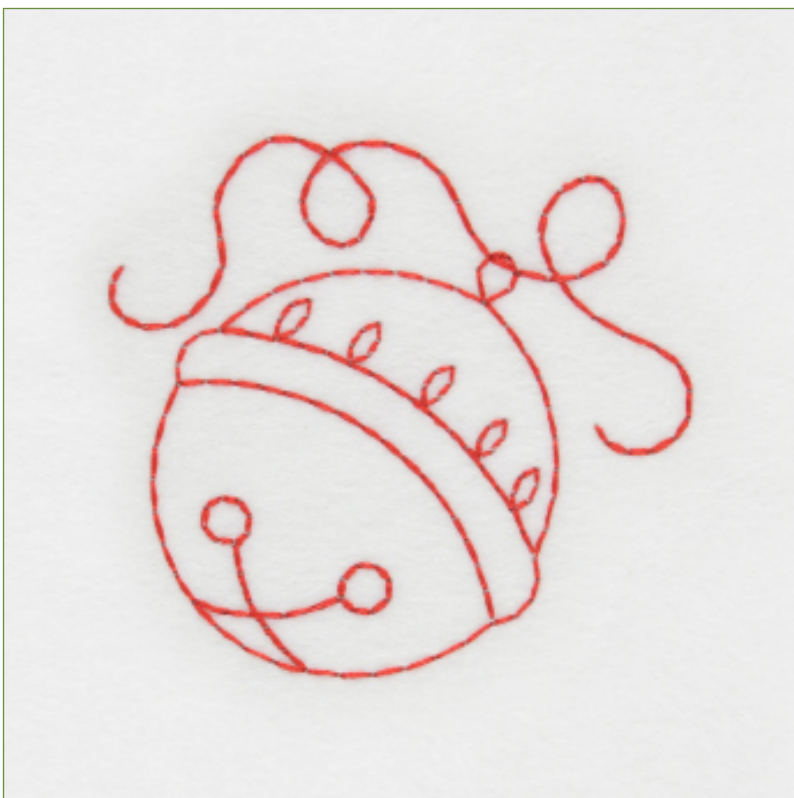

EMBROIDERY DESIGN

Name: Bell**SKU:** S1812.3.01**Size (inches):** 2.44" (h) x 2.63"(w)**Size (mm):** 61,89 (h) x 66,59 (w)**Stitches:** 726**Color Changes:** 0**Colors Used:** 1

COLOR / THREAD CHANGES

Madeira Polyneon 40

#	Color	Color Name	Thread	Description
1		Cinnamon Candy	#1637	Bell