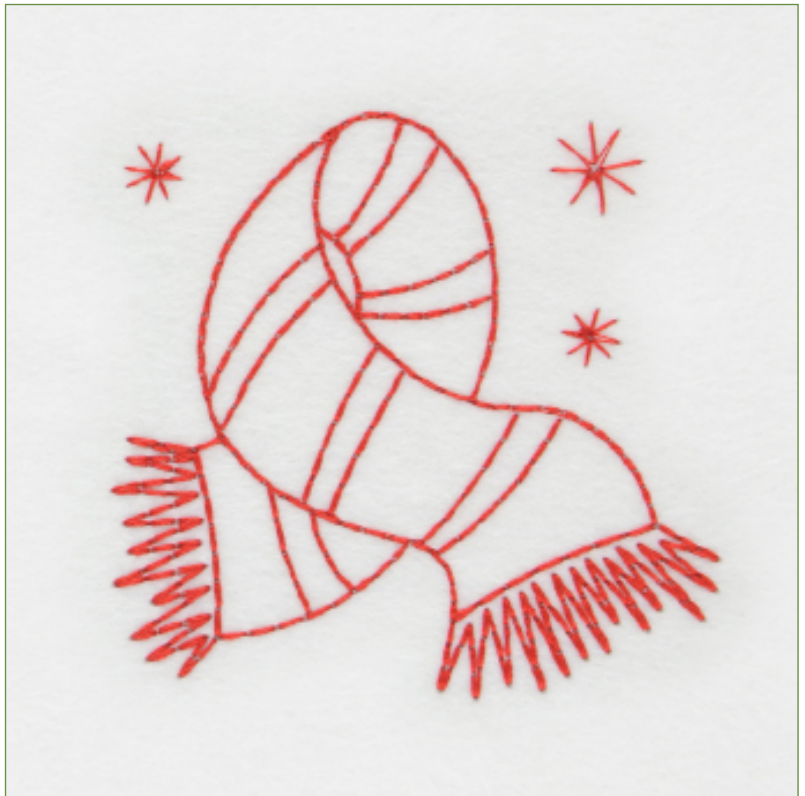

EMBROIDERY DESIGN

Name: Scarf

SKU: S1812.3.12

Size (inches): 2.66" (h) x 2.76"(w)

Size (mm): 67,58 (h) x 70,00 (w)

Stitches: 1349

Color Changes: 0

Colors Used: 1

COLOR / THREAD CHANGES

Madeira Polyneon 40

#	Color	Color Name	Thread	Description
1		Cinnamon Candy	#1637	Scarf