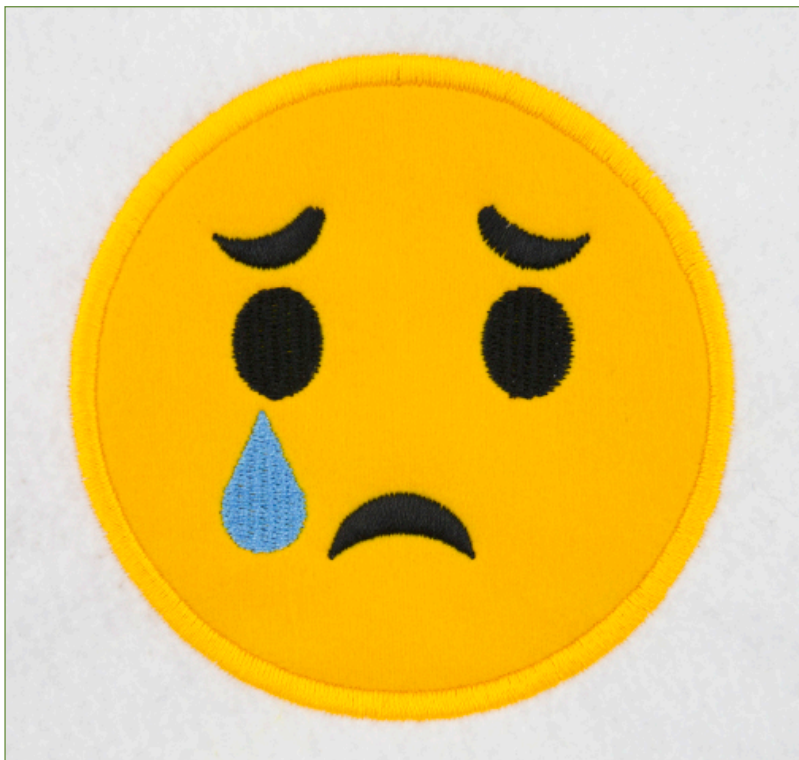

## APPLIQUE EMBROIDERY DESIGN

**Name:** Crying Face**SKU:** S1906.3.01**Size (inches):** 4" (h) x 4" (w)**Size (mm):** 99.9 (h) x 99.9 (w)**Stitches:** 3785**Color Changes:** 2**Colors Used:** 3

## COLOR / THREAD CHANGES

Madeira PolyNeon 40

| # | Color   | Color Name    | Thread | Description           |
|---|---|---------------|--------|-----------------------|
| 1 |  | Summer Sun    | #1825  | Placement Line        |
| 2 |  | Summer Sun    | #1825  | Cutting Line          |
| 3 |  | Summer Sun    | #1825  | Border                |
| 4 |  | Serene Sky    | #1528  | Tear                  |
| 5 |  | Emerald Black | #1800  | Eyes, Eyebrows, Mouth |