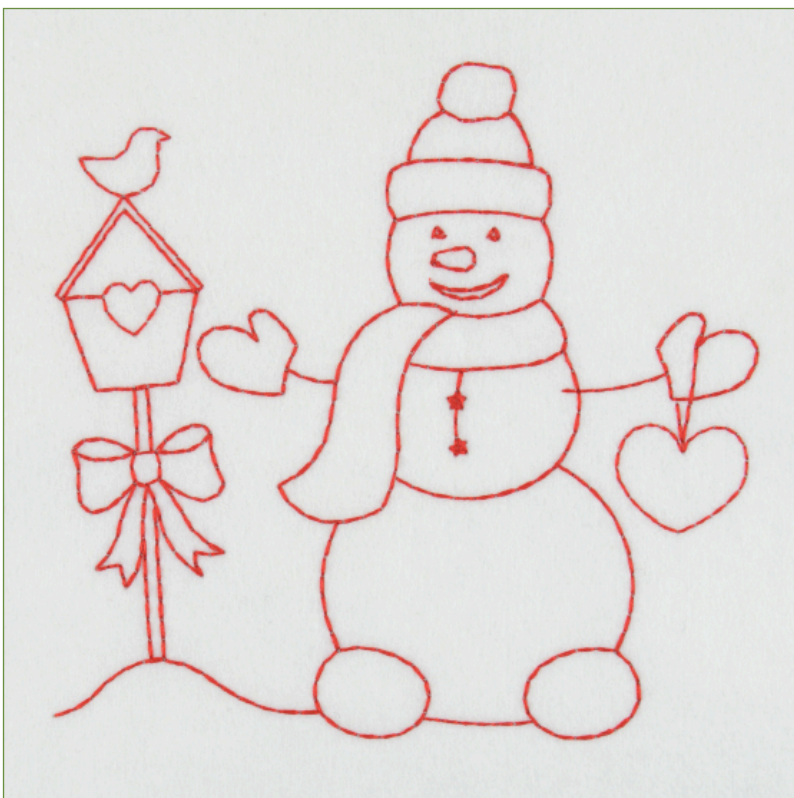

EMBROIDERY DESIGN

Name: Snowman with a Birdhouse

SKU: S1812.1.06

Size (inches): ~5" (h) x ~5" (w)

Size (mm): 125,3 (h) x 128,9 (w)

Stitches: 1921

Color Changes: 0

Colors Used: 1

COLOR / THREAD CHANGES

Madeira Polyneon 40

| # | Color | Color Name | Thread | Description |
|---|---|----------------|--------|-------------|
| 1 |  | Cinnamon Candy | #1637 | Snowman |