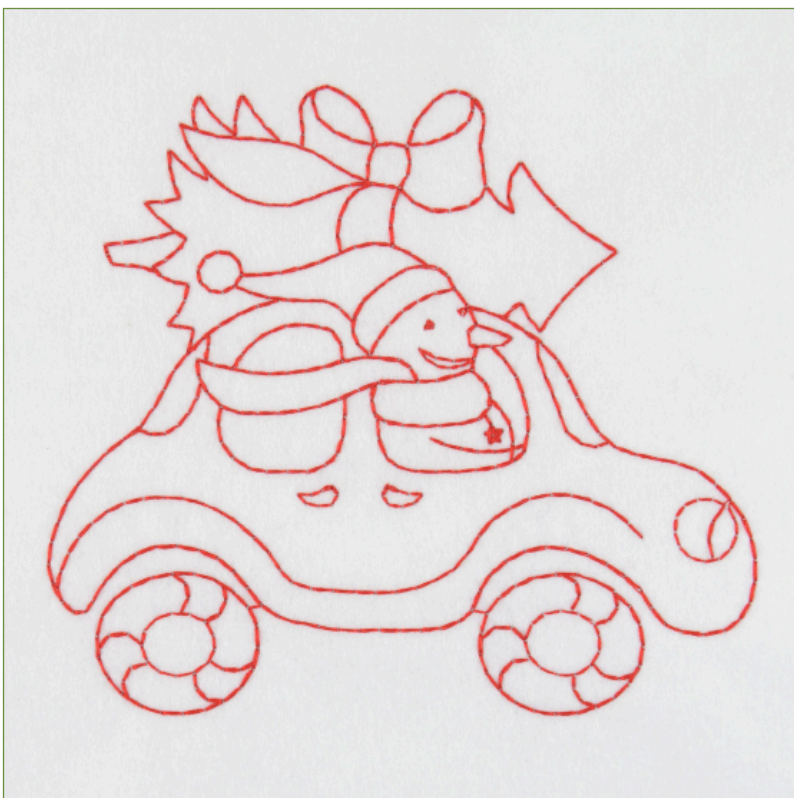

## EMBROIDERY DESIGN

**Name:** Snowman Driving Home

**SKU:** S1812.1.01

**Size (inches):** ~4,6" (h) x ~5"(w)

**Size (mm):** 116,8 (h) x 129 (w)

**Stitches:** 2361

**Color Changes:** 0

**Colors Used:** 1

## COLOR / THREAD CHANGES

Madeira Polyneon 40

#	Color	Color Name	Thread	Description
1		Cinnamon Candy	#1637	Snowman