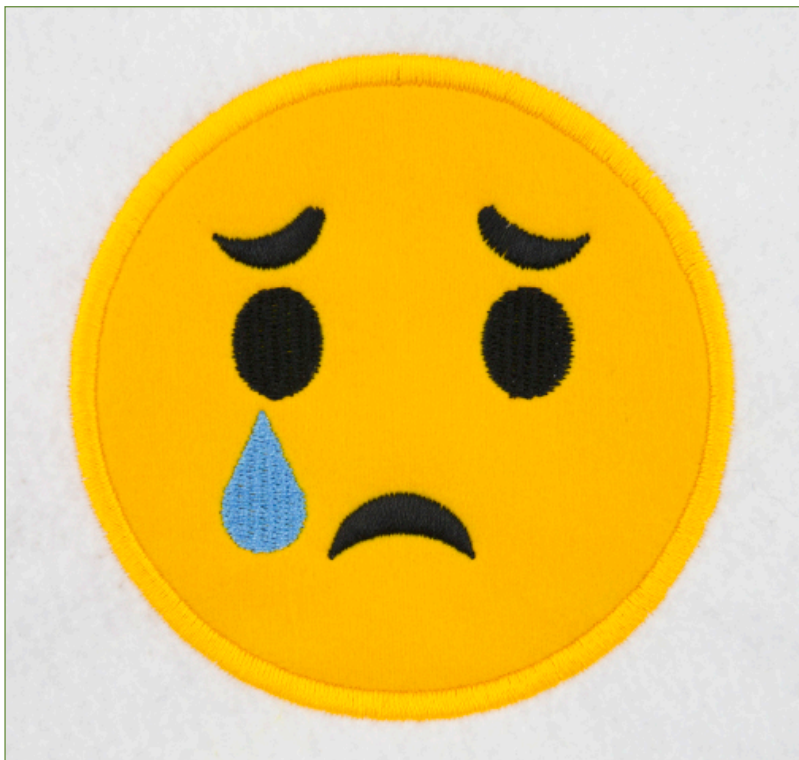

## APPLIQUE EMBROIDERY DESIGN

**Name:** Crying Face**SKU:** S1906.3.01**Size (inches):** 4" (h) x 4" (w)**Size (mm):** 99.9 (h) x 99.9 (w)**Stitches:** 3785**Color Changes:** 2**Colors Used:** 3

## COLOR / THREAD CHANGES

Madeira PolyNeon 40

#	Color	Color Name	Thread	Description
1		Summer Sun	#1825	Placement Line
2		Summer Sun	#1825	Cutting Line
3		Summer Sun	#1825	Border
4		Serene Sky	#1528	Tear
5		Emerald Black	#1800	Eyes, Eyebrows, Mouth