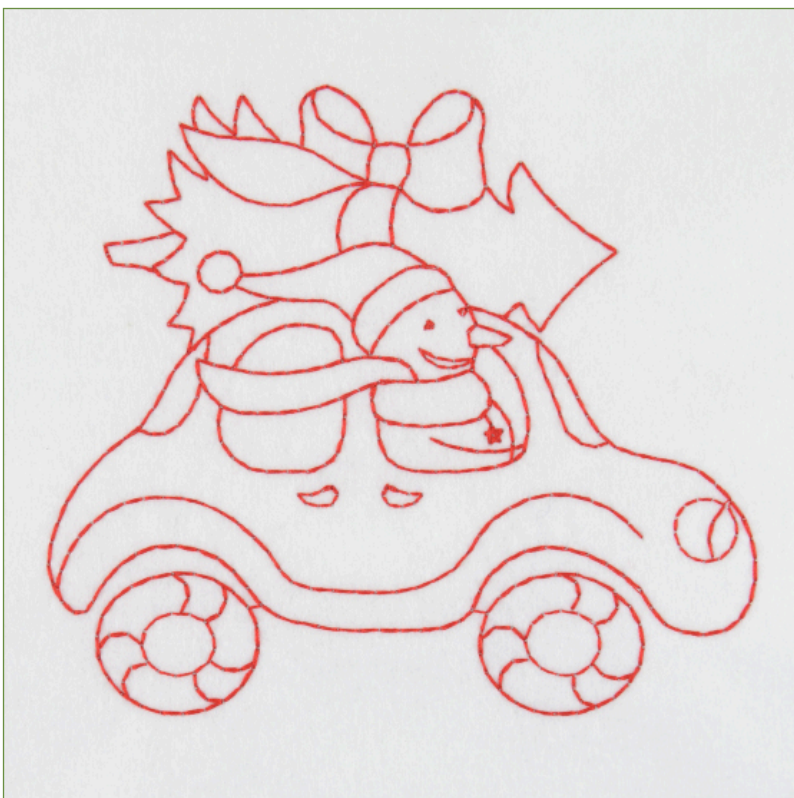

EMBROIDERY DESIGN

Name: Snowman Driving Home**SKU:** S1812.1.01**Size (inches):** ~4,6" (h) x ~5"(w)**Size (mm):** 116,8 (h) x 129 (w)**Stitches:** 2361**Color Changes:** 0**Colors Used:** 1

COLOR / THREAD CHANGES

Madeira Polyneon 40

#	Color	Color Name	Thread	Description
1		Cinnamon Candy	#1637	Snowman

EMBROIDERY DESIGN

Name: Snowman with a Be Merry Banner

SKU: S1812.1.02

Size (inches): ~5" (h) x ~4,8"(w)

Size (mm): 129,9 (h) x 120,8 (w)

Stitches: 2093

Color Changes: 0

Colors Used: 1

COLOR / THREAD CHANGES

Madeira Polyneon 40

#	Color	Color Name	Thread	Description
1		Cinnamon Candy	#1637	Snowman

EMBROIDERY DESIGN

Name: Skating Snowman**SKU:** S1812.1.03**Size (inches):** ~5" (h) x ~4,5"(w)**Size (mm):** 129,9 (h) x 115,2 (w)**Stitches:** 1575**Color Changes:** 0**Colors Used:** 1

COLOR / THREAD CHANGES

Madeira Polyneon 40

#	Color	Color Name	Thread	Description
1		Cinnamon Candy	#1637	Snowman

EMBROIDERY DESIGN

Name: Snowman Decorating a Christmas Tree

SKU: S1812.1.04

Size (inches): ~5" (h) x ~5" (w)