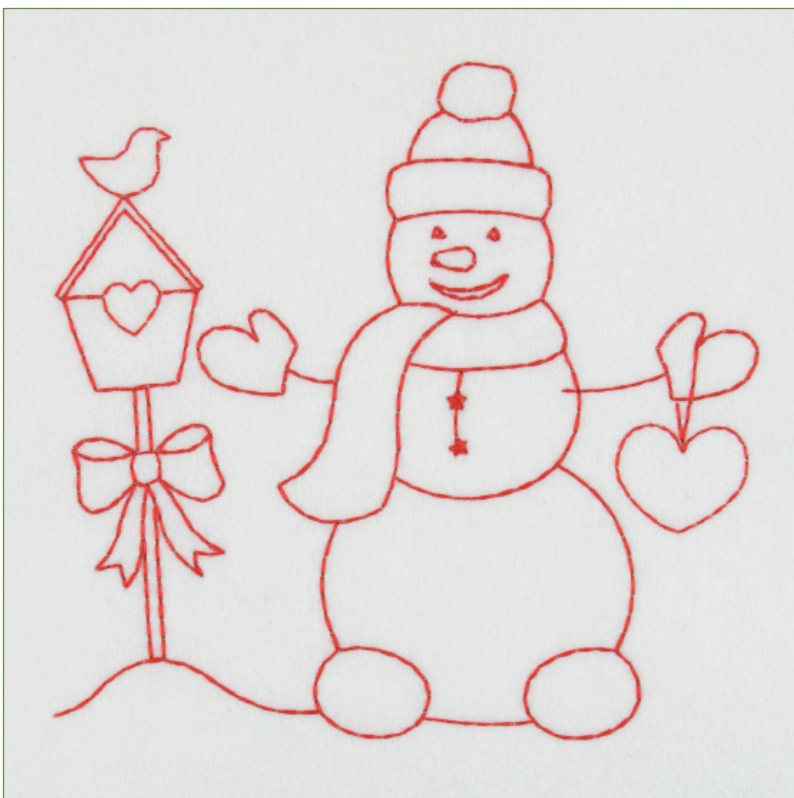

EMBROIDERY DESIGN

Name: Snowman Driving Home**SKU:** S1812.1.01**Size (inches):** ~4,6" (h) x ~5"(w)**Size (mm):** 116,8 (h) x 129 (w)**Stitches:** 2361**Color Changes:** 0**Colors Used:** 1

COLOR / THREAD CHANGES

Name: Snowman in Love**SKU:** S1812.1.05**Size (inches):** ~5" (h) x ~5" (w)**Size (mm):** 129,9 (h) x 124,4 (w)**Stitches:** 2085**Color Changes:** 0**Colors Used:** 1

COLOR / THREAD CHANGES

Madeira Polyneon 40

#	Color	Color Name	Thread	Description
1		Cinnamon Candy	#1637	Snowman

EMBROIDERY DESIGN

Name: Snowman with a Birdhouse

SKU: S1812.1.06

Size (inches): ~5" (h) x ~5" (w)

Size (mm): 125,3 (h) x 128,9 (w)

Stitches: 1921

Color Changes: 0

Colors Used: 1

COLOR / THREAD CHANGES

Madeira Polyneon 40

#	Color	Color Name	Thread	Description
1		Cinnamon Candy	#1637	Snowman

EMBROIDERY DESIGN

Name: Sledding Snowmen**SKU:** S1812.1.07**Size (inches):** ~5" (h) x ~5" (w)**Size (mm):** 127,1 (h) x 128,9 (w)**Stitches:** 2273**Color Changes:** 0**Colors Used:** 1