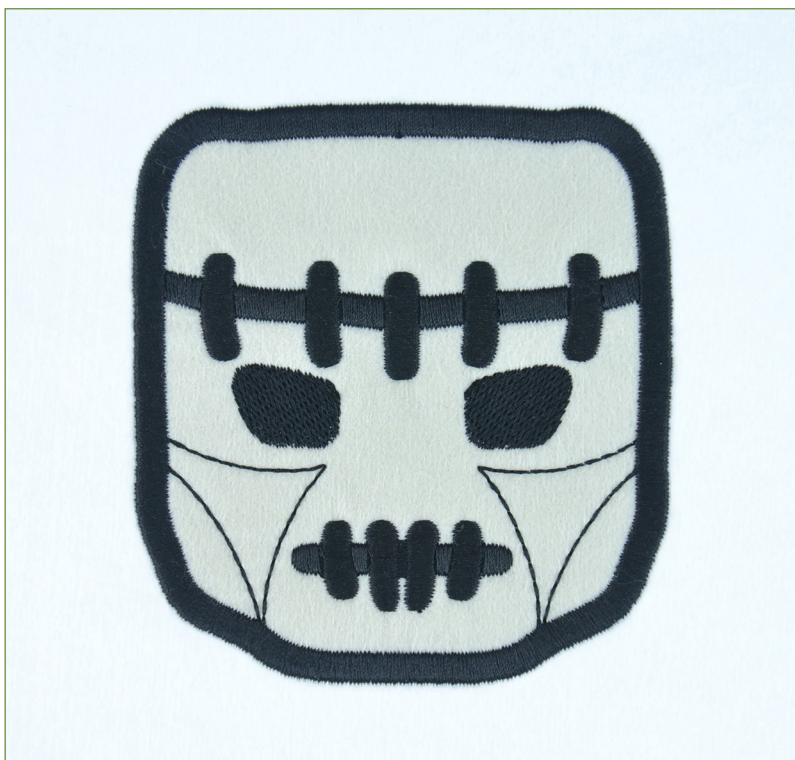

## APPLIQUE EMBROIDERY DESIGN

**Name:** Voodoo Applique

**SKU:** S1909.1.07

**Size (inches):** 3.7" (h) x 3.5" (w)

**Size (mm):** 93.6 (h) x 88.0 (w)

**Stitches:** 5990

**Color Changes:** 0

**Colors Used:** 1

## COLOR / THREAD CHANGES

Madeira PolyNeon 40

#	Color	Color Name	Thread	Description
1		Emerald Black	#1800	Placement Line
2		Emerald Black	#1800	Cutting Line
3		Emerald Black	#1800	Inner Elements And Border