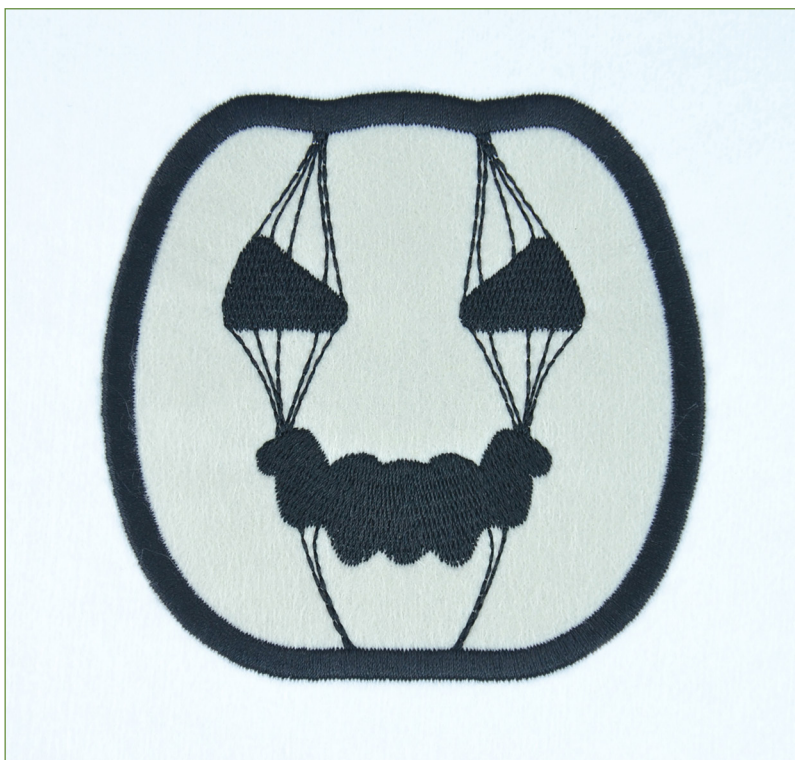

APPLIQUE EMBROIDERY DESIGN

Name: Pumpkin Applique

SKU: S1909.1.04

Size (inches): 3.8" (h) x 3.8" (w)

Size (mm): 95.1 (h) x 97.3 (w)

Stitches: 5930

Color Changes: 0

Colors Used: 1

COLOR / THREAD CHANGES

Madeira PolyNeon 40

#	Color	Color Name	Thread	Description
1	■	Emerald Black	#1800	Placement Line
2	■	Emerald Black	#1800	Cutting Line
3	■	Emerald Black	#1800	Inner Elements And Border